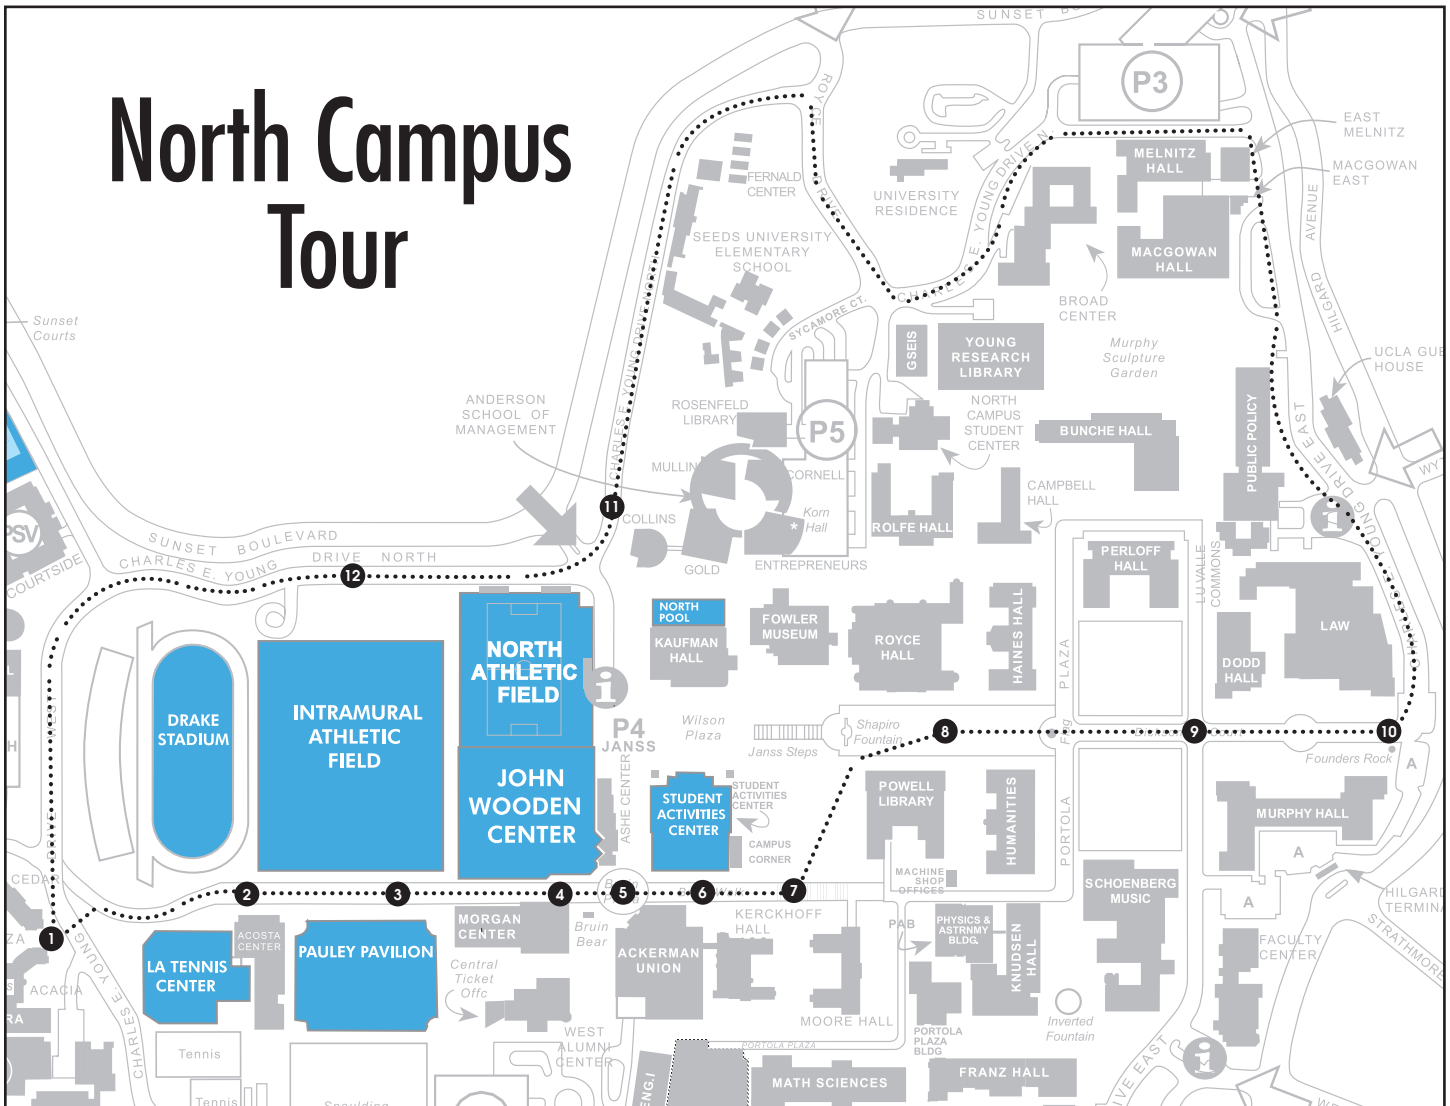

# North Campus Tour

- |                                      |                                    |   |
|--------------------------------------|------------------------------------|---|
| <b>1</b> DeNeve Plaza                | <b>5</b> Bruin Plaza               | <b>9</b> Dickson Plaza                  |
| <b>2</b> Drake Track Stadium         | <b>6</b> Student Activities Center | <b>10</b> Founder's Rock                |
| <b>3</b> Intramural Field            | <b>7</b> Meyerhoff Park            | <b>11</b> Anderson School of Management |
| <b>4</b> J.D. Morgan Athletic Center | <b>8</b> Powell Library            | <b>12</b> Charles E. Young Drive North  |