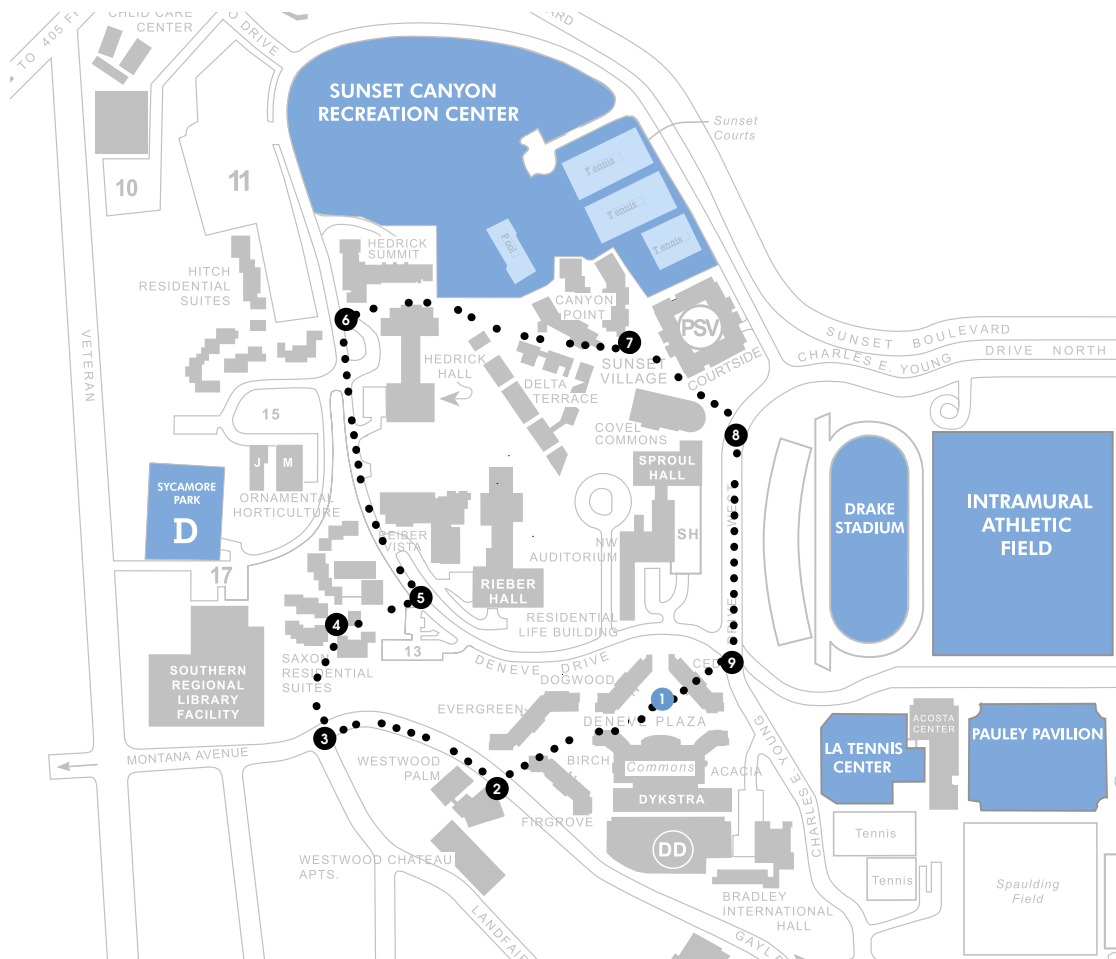

# De Neve and Dykstra Tour

Level 1, 1400 steps, 0.7 miles

Start at: De Neve Plaza

**1** De Neve Plaza Quad towards Gayley Ave

**2** Gayley Ave towards Saxon

**3** Walk towards Saxon Suites

**4** Walk through Saxon Suites towards De Neve Drive

**5** De Neve Drive towards Rieber Hall

**6** Hedrick Hall towards Sunset Village

**7** Sunset Village towards Charles E Young Drive West

**8** Charles E Young Drive West back to De Neve Plaza Quad