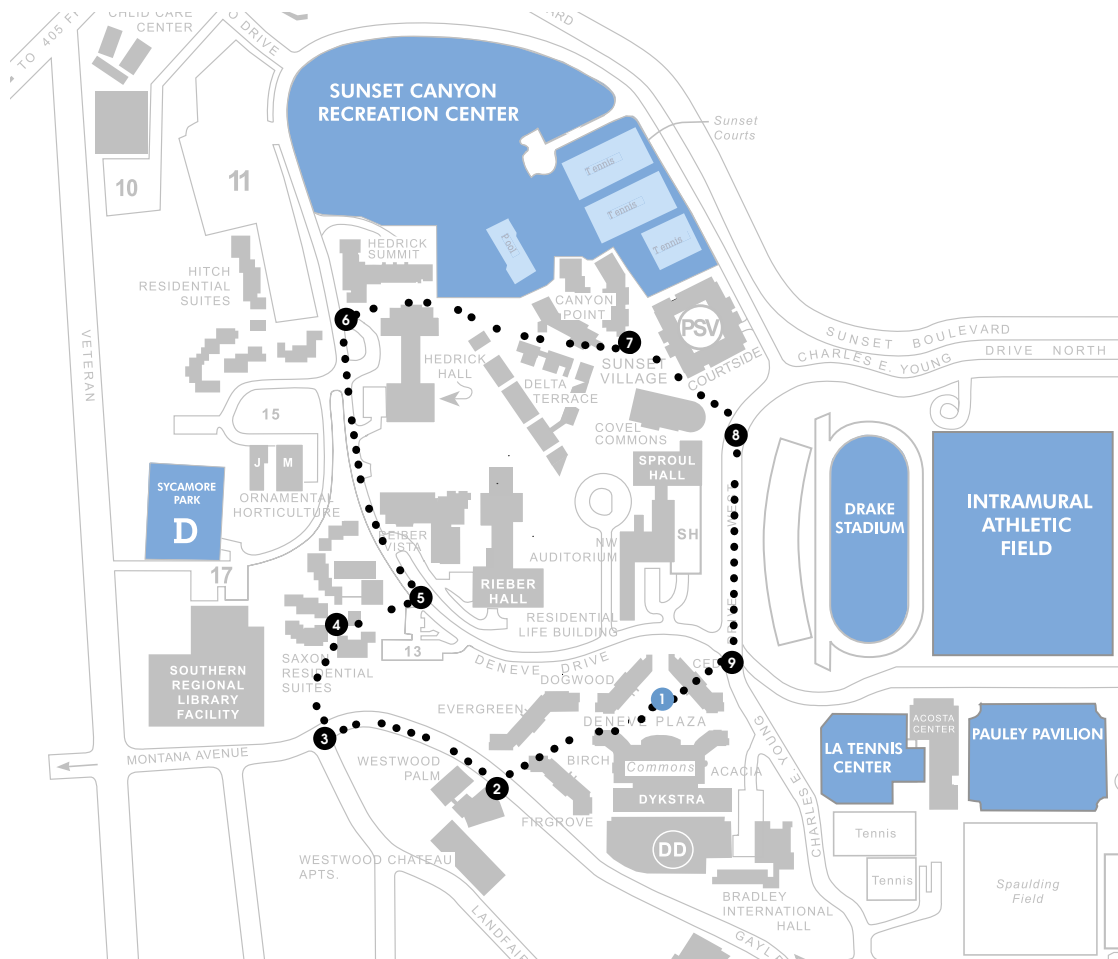

De Neve and Dykstra Tour

Level 1, 1400 steps, 0.7 miles

Start at: De Neve Plaza

1 De Neve Plaza Quad towards Gayley Ave

2 Gayley Ave towards Saxon

3 Walk towards Saxon Suites

4 Walk through Saxon Suites towards De Neve Drive

5 De Neve Drive towards Rieber Hall

6 Hedrick Hall towards Sunset Village

7 Sunset Village towards Charles E Young Drive West

8 Charles E Young Drive West back to De Neve Plaza Quad