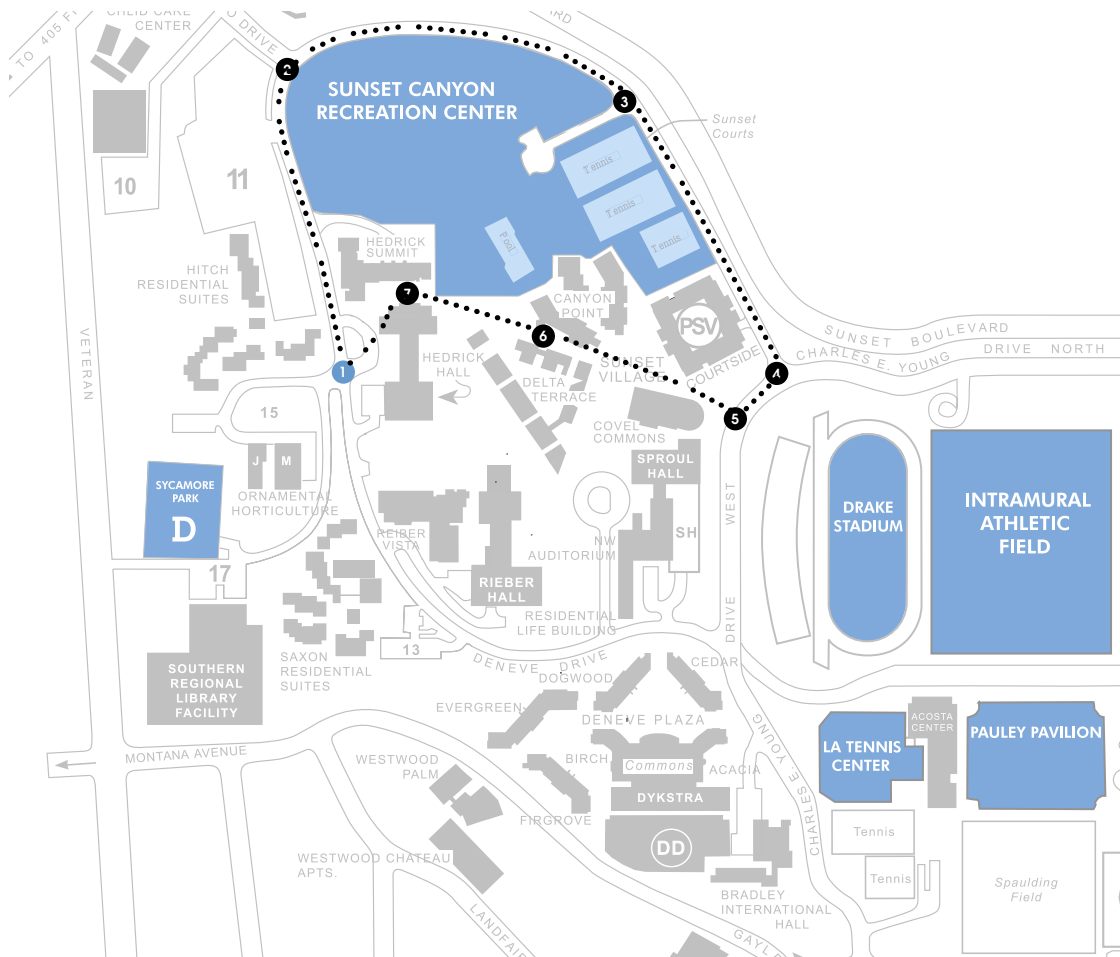

# Hedrick and Rieber Tour

Level 1, 1200 steps, 0.6 miles  
Start at: Hedrick Hall Turnaround

- 1** Hedrick Hall turnaround
- 2** Bellagio and De Neve Drive continuing on De Neve Drive
- 3** De Neve Drive towards Charles E Young Drive North
- 4** De Neve Drive and Charles E Young Drive North
- 5** Right into Sunset Village
- 6** Pass Delta Terrace towards Hedrick Hall
- 7** Around Hedrick Hall back to the turnaround