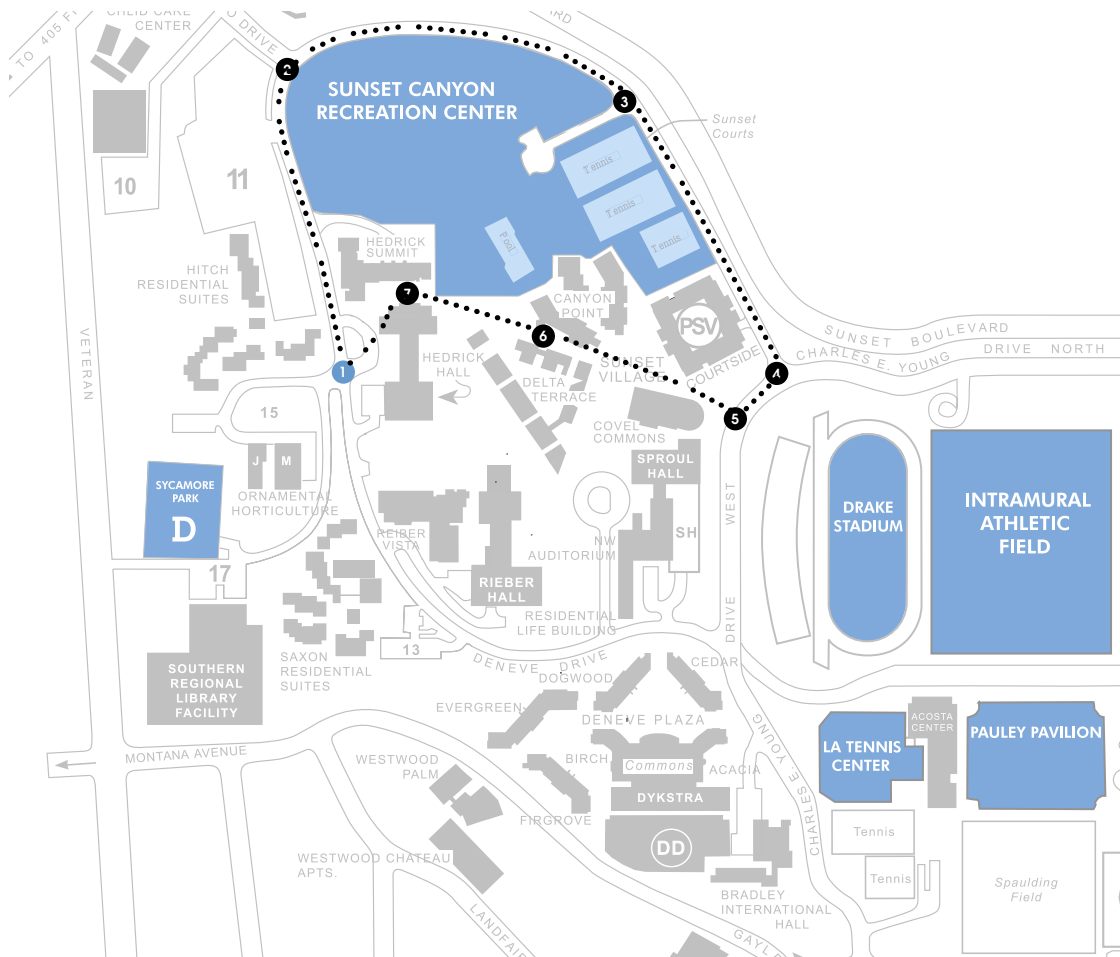

Hedrick and Rieber Tour

Level 1, 1200 steps, 0.6 miles
Start at: Hedrick Hall Turnaround

- 1** Hedrick Hall turnaround
- 2** Bellagio and De Neve Drive continuing on De Neve Drive
- 3** De Neve Drive towards Charles E Young Drive North
- 4** De Neve Drive and Charles E Young Drive North
- 5** Right into Sunset Village
- 6** Pass Delta Terrace towards Hedrick Hall
- 7** Around Hedrick Hall back to the turnaround