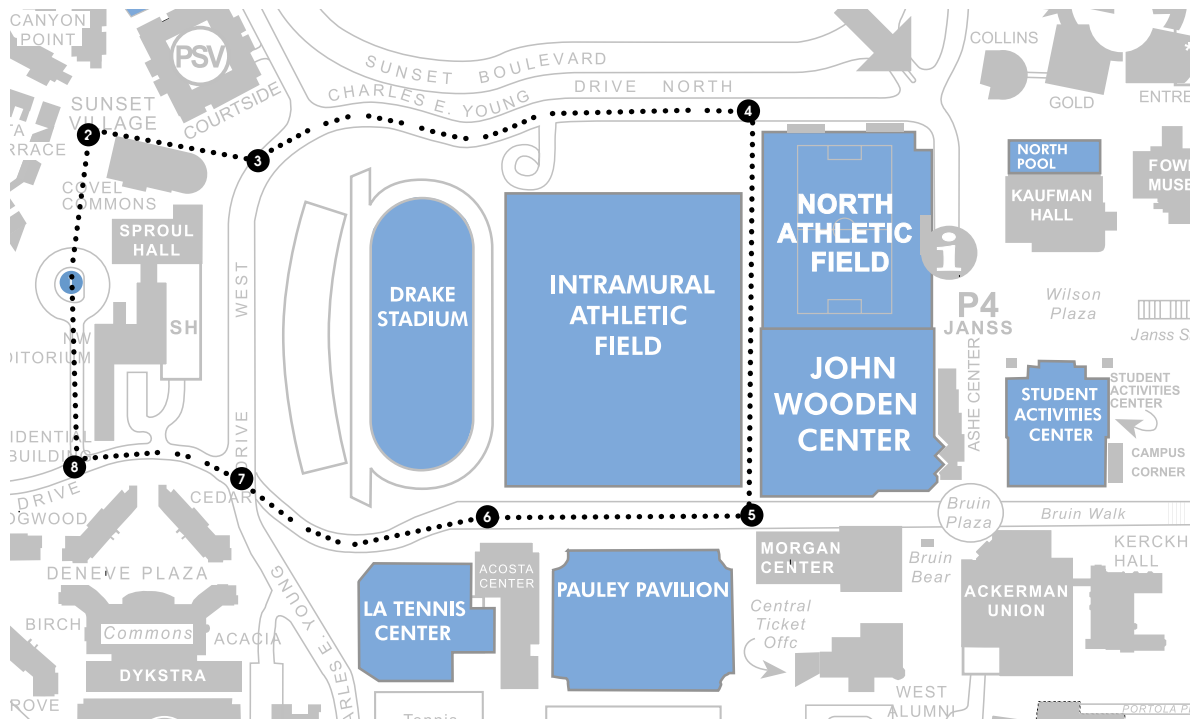

Covel and Sproul Tour

Level 1, 1200 steps, 0.6 miles
Start at: Sproul Turnaround

- 1** Sproul turnaround towards Covel Commons
- 2** Sunset Village towards Charles E Young Drive West
- 3** Cross Charles E Young Drive West, walk a bit North onto Charles E Young Drive North
- 4** Turn right onto side street pass the IM field towards JWC
- 5** Turn right towards Residence Halls
- 6** Continue on path towards halls passing the IM field and Drake
- 7** Cross Charles E Young Drive West onto De Neve Drive
- 8** Turn right onto Sproul turnaround