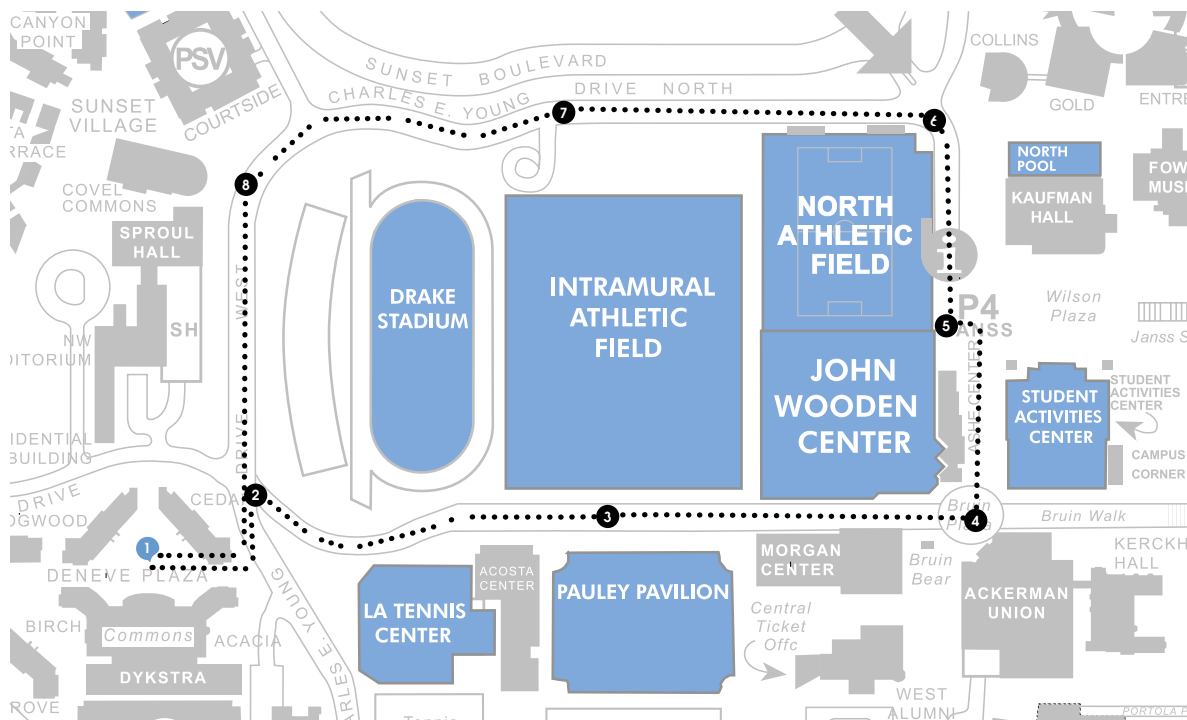

# De Neve and Dykstra Tour

Level 2, 1800 steps, 0.9 miles

Start at: De Neve Plaza

- 1** De Neve Plaza Quad towards Charles E Young Drive West
- 2** Continue on campus towards Pauley Pavilion
- 3** Continue on campus towards the Bruin Plaza
- 4** Turn left, walk towards Wilson Plaza
- 5** Walk pass the North Athletic Field towards Charles E Young Dr. N.
- 6** Turn left on Charles E Young Dr North, due West
- 7** Continue on Charles E Young Dr North towards De Neve Dr
- 8** Turn left on De Neve Dr towards De Neve Plaza