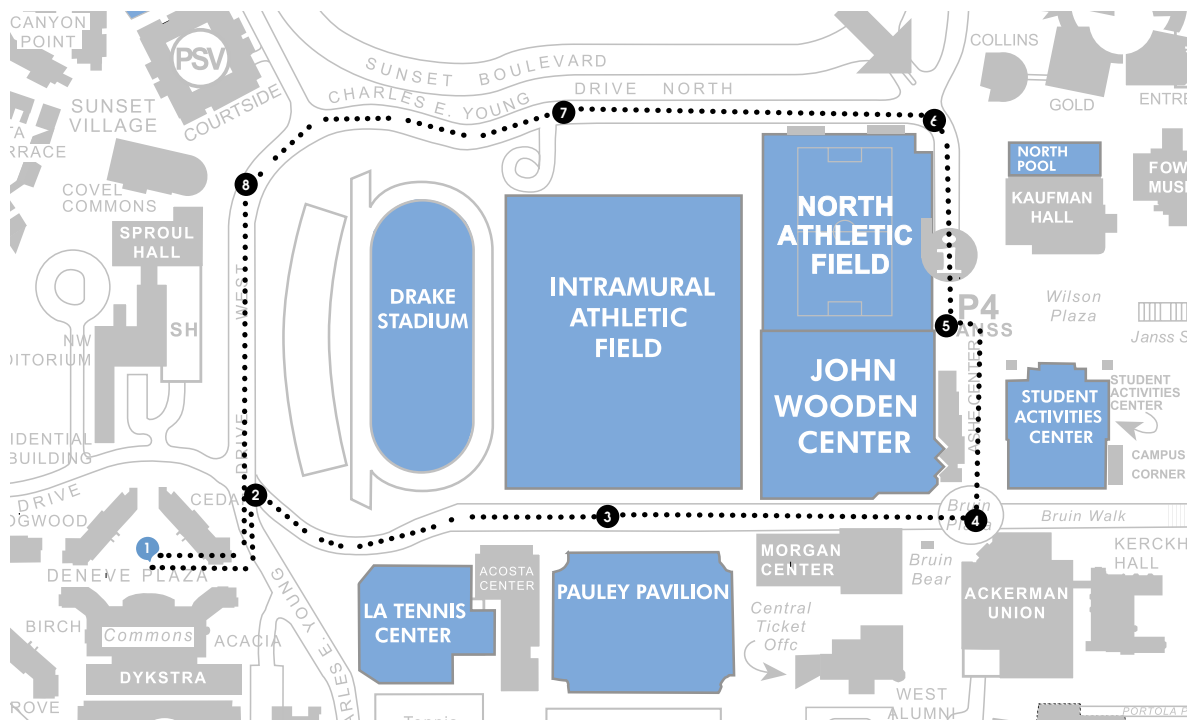

De Neve and Dykstra Tour

Level 2, 1800 steps, 0.9 miles

Start at: De Neve Plaza

- 1** De Neve Plaza Quad towards Charles E Young Drive West
- 2** Continue on campus towards Pauley Pavilion
- 3** Continue on campus towards the Bruin Plaza
- 4** Turn left, walk towards Wilson Plaza
- 5** Walk pass the North Athletic Field towards Charles E Young Dr. N.
- 6** Turn left on Charles E Young Dr North, due West
- 7** Continue on Charles E Young Dr North towards De Neve Dr
- 8** Turn left on De Neve Dr towards De Neve Plaza