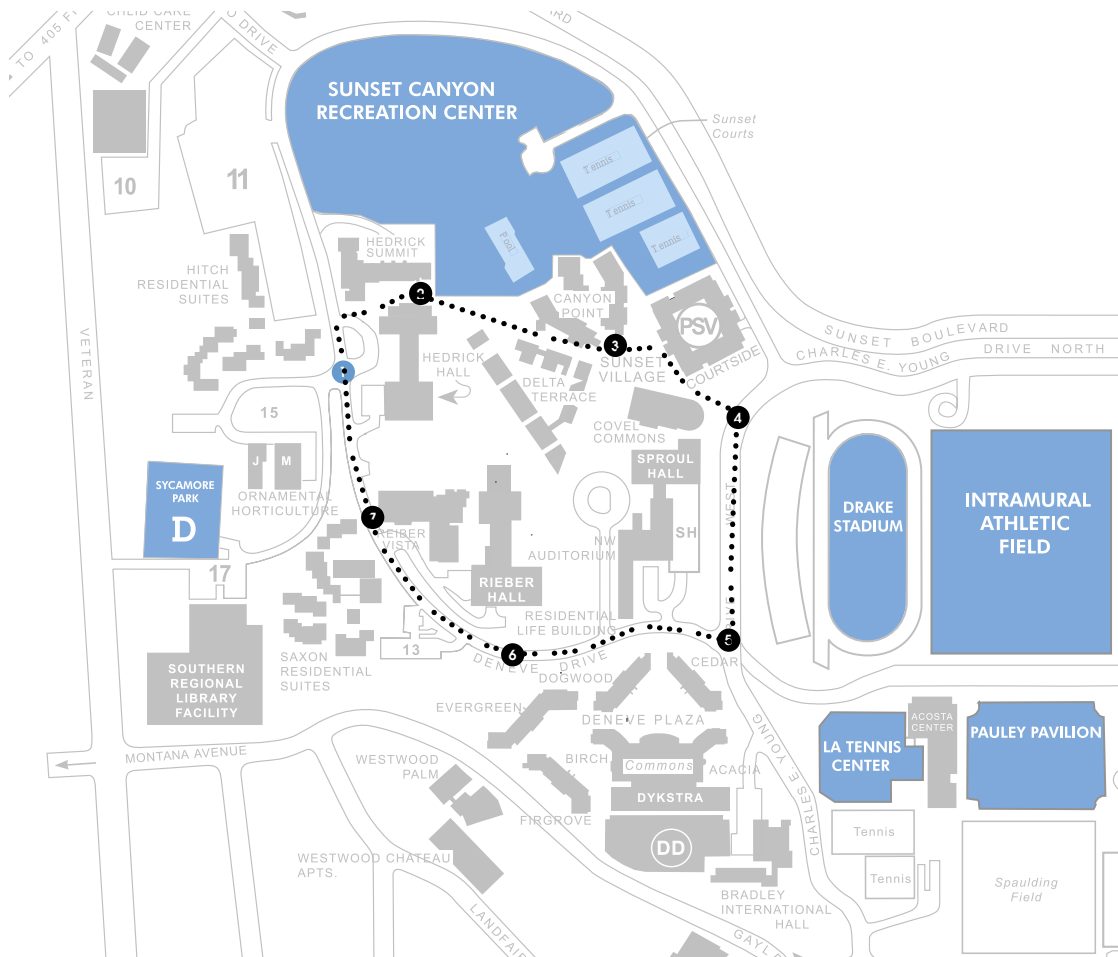

Hedrick and Rieber Tour

Level 2, 1200 steps, 0.6 miles
Start at: Hedrick Hall Turnaround

- 1** Hedrick Hall turnaround
- 2** Around Hedrick Hall towards Sunset Village
- 3** Sunset Village towards Charles E Young Drive West
- 4** Right on Charles E Young Drive West towards De Neve Drive
- 5** Charles E Young Drive West and De Neve Drive (take right)
- 6** Continue on De Neve Drive towards Rieber
- 7** Pass Rieber Hall towards Hedrick turnaround