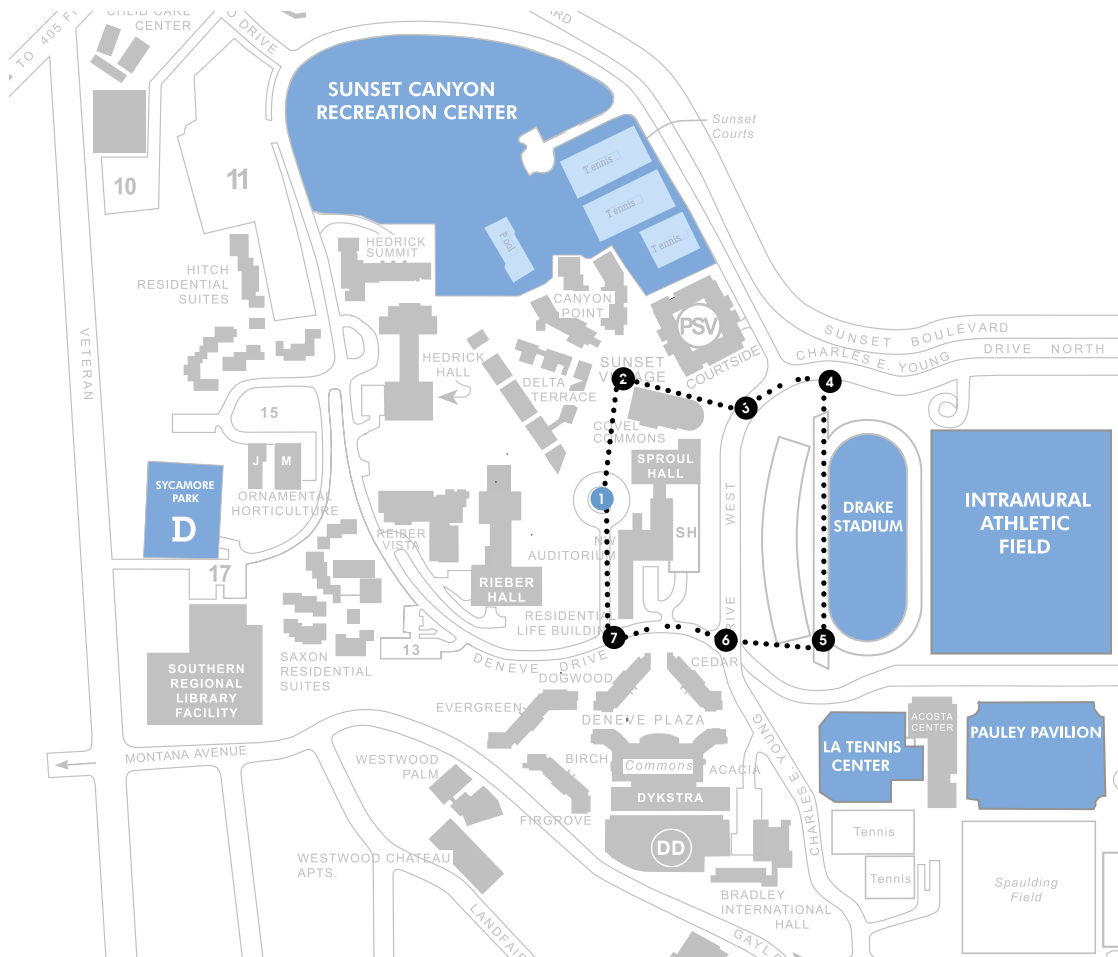

Covel and Sproul Tour

Level 2, 1200 steps, 0.6 miles
Start at: Sproul Turnaround

- 1** Sproul turnaround towards Covel Commons
- 2** Sunset Village towards Charles E Young Drive West
- 3** Cross Charles E Young Drive West, walk a bit North into Drake Stadium
- 4** Walk across Drake Stadium due South
- 5** Exit Drake Stadium towards Residence Halls
- 6** Charles E Young Drive West and De Neve Drive
- 7** De Neve Drive back towards Sproul Turnaround