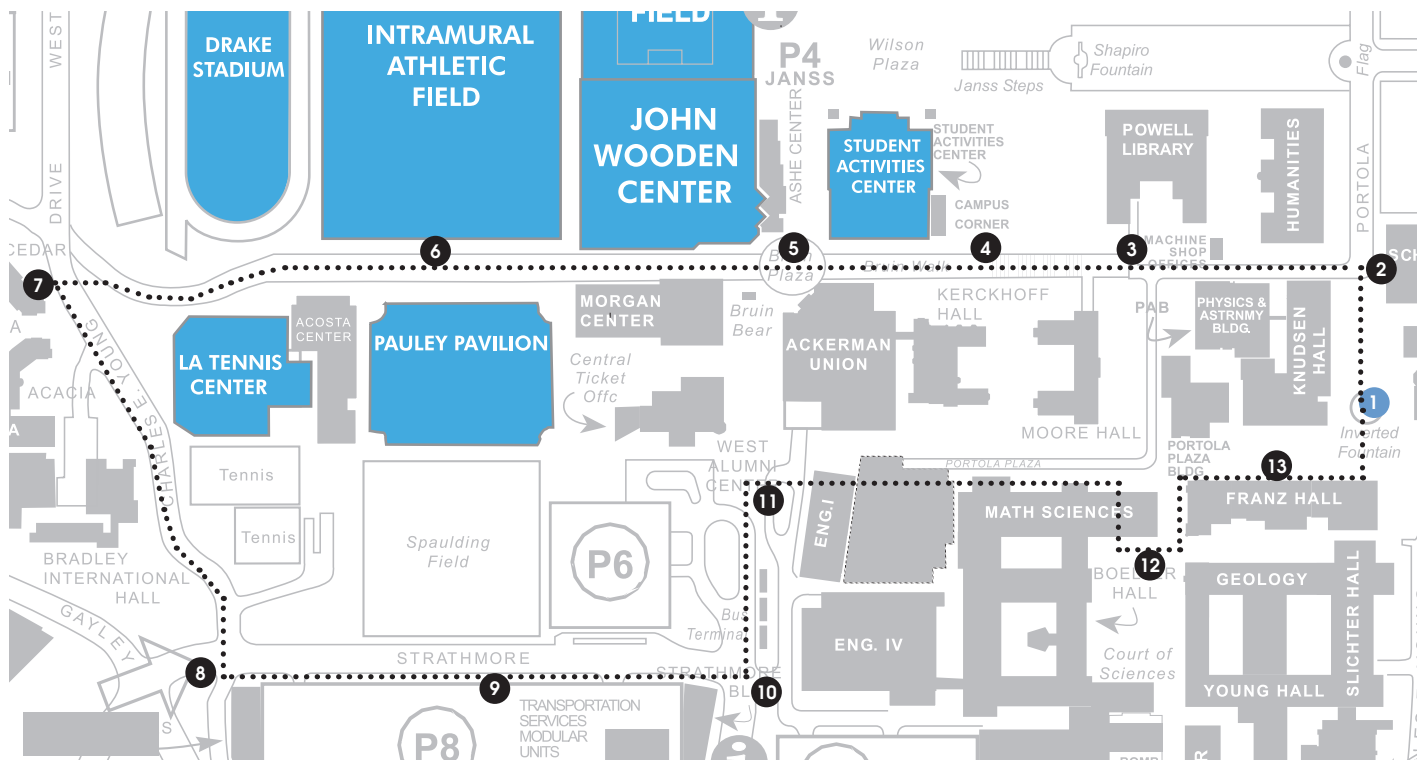

South Campus Tour

Wednesday: 12 - 1 PM
Start at Inverted Fountain

- 1** The Inverted Fountain
- 2** Knudsen Hall
- 3** Past backside of Powell
- 4** Kerckhoff Hall
- 5** Bruin Plaza
- 6** Intramural Field
- 7** Onto Charles E Young West
- 8** Onto Strathmore Ave
- 9** Past Parking Structure 8
- 10** Left onto Ackerman Turnaround
Bus Terminal Area
- 11** Right at West Alumni Center
- 12** Past Math Sciences into Court of
Sciences
- 13** Out of Court of Sciences past Franz Hall
towards Inverted Fountain